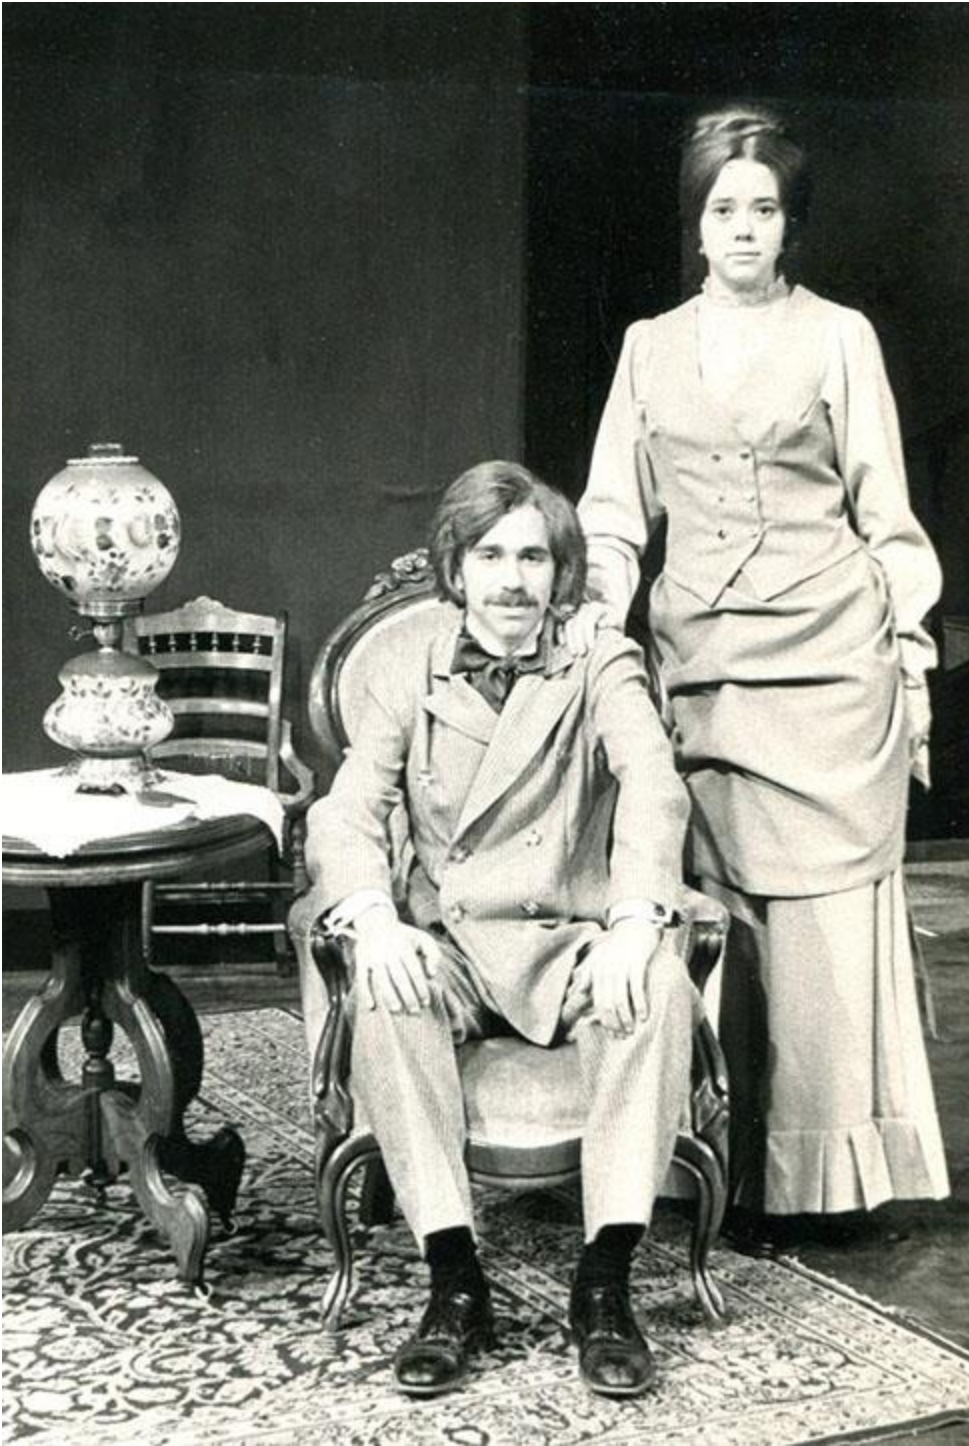

Angel Street, Marc Goodman and
Becky Jones. November 1972