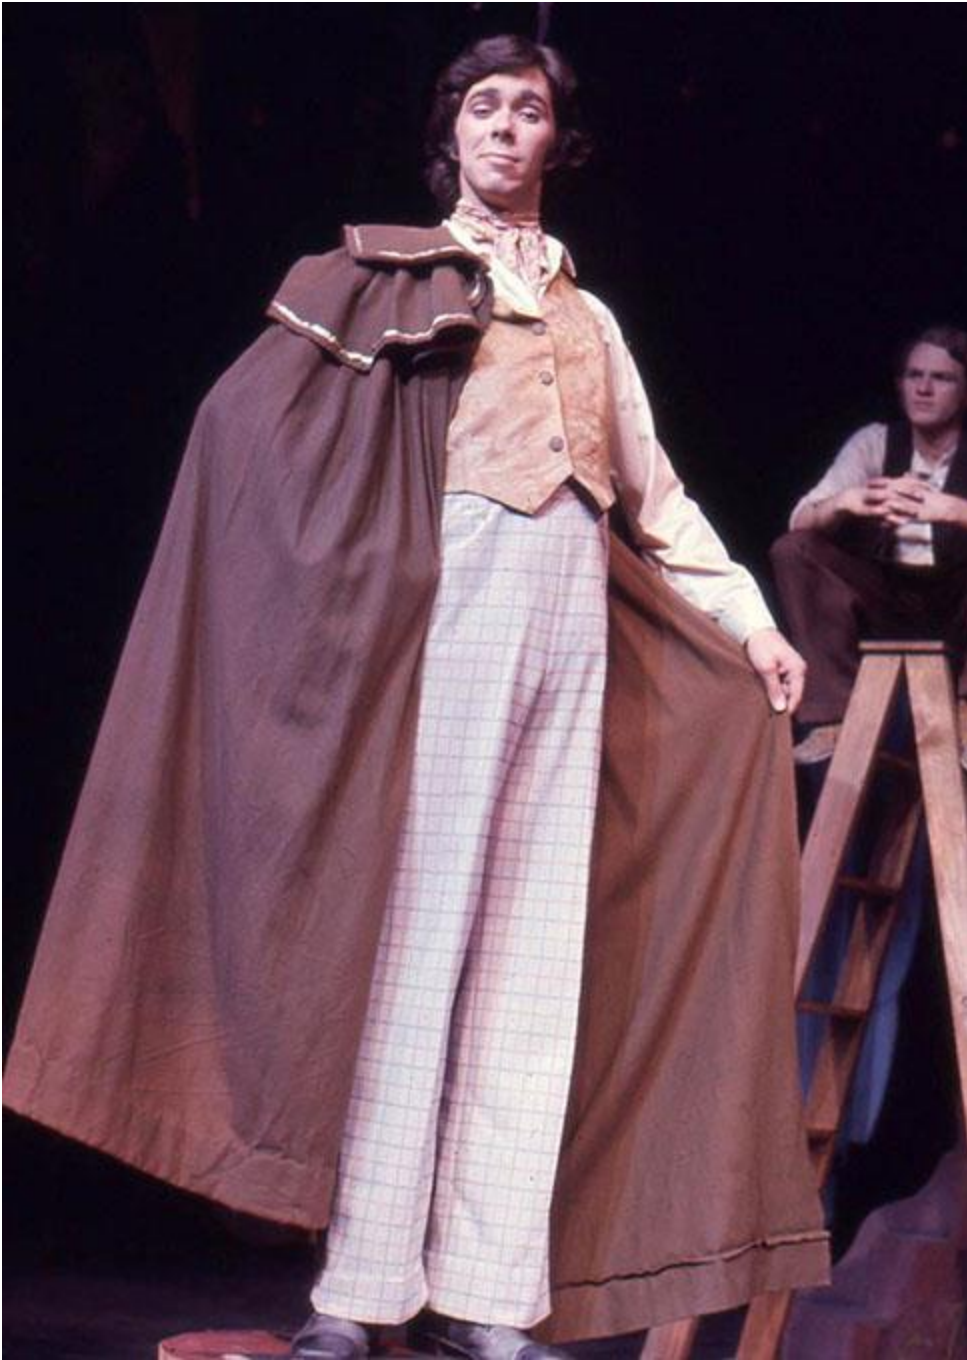

Carnival
Tom Crisp as Marco