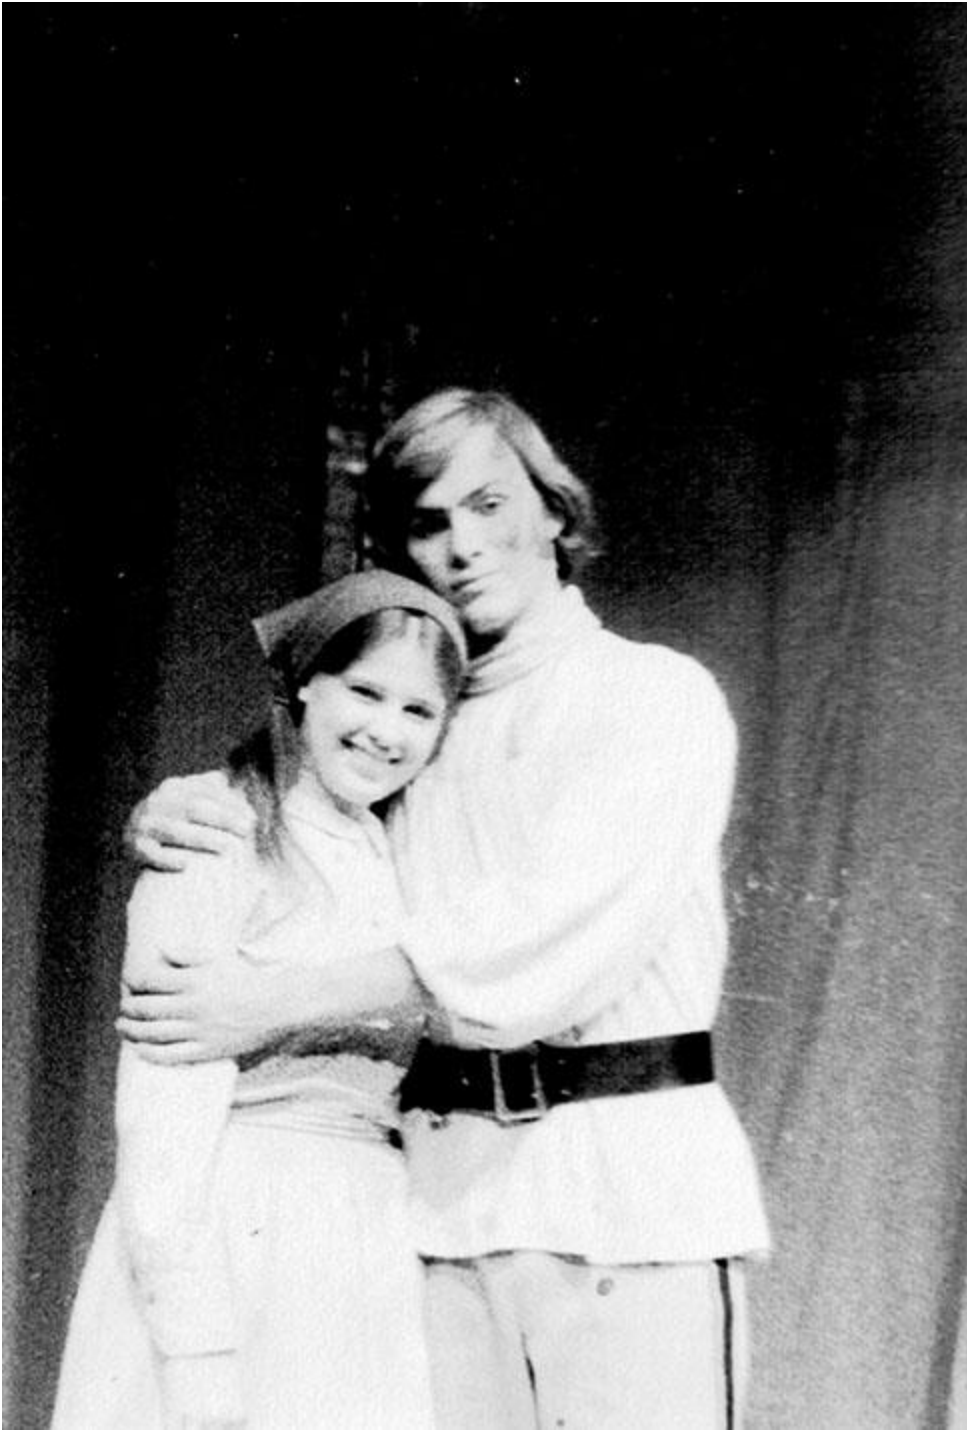

1971 - Mame

Jim Uht, Lisa Brown, Roger Baldwin  
Student Directed 1 Acts. 1982 Sticks  
and Bones, directed by Gary  
Hackenberg

Summer 1971....Roar of the Greasepaint.

Summer '72 - Fiddler on the Roof,  
"Match Maker"