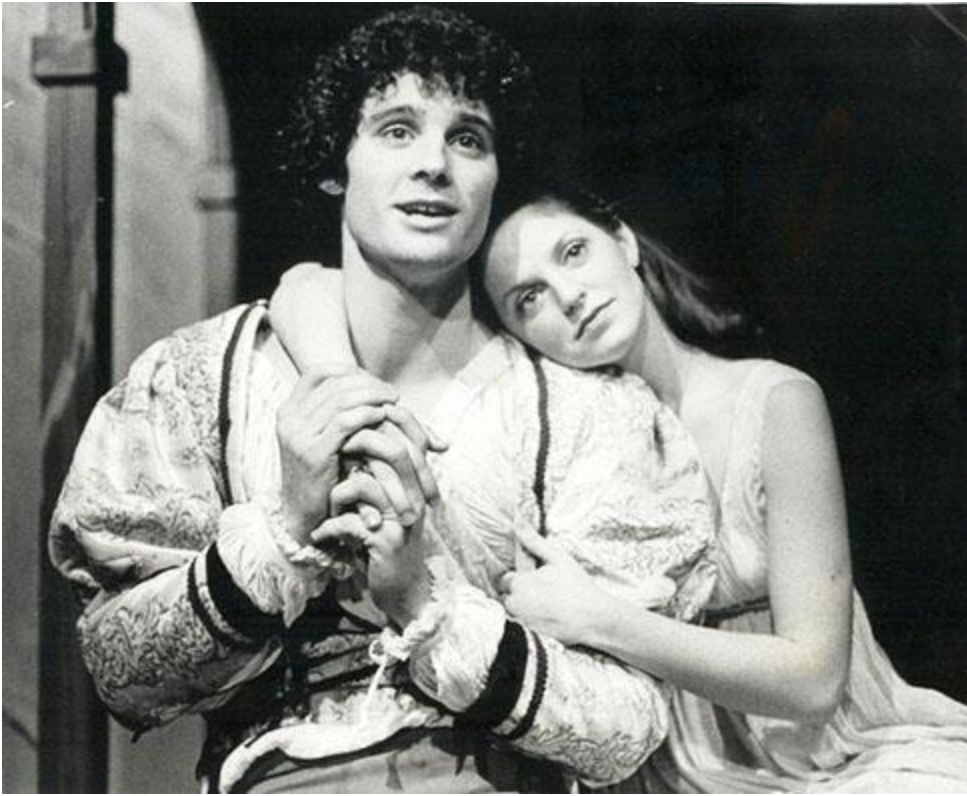

Romeo and Juliet - 1976
Tim Reischauer and Sally Neumann