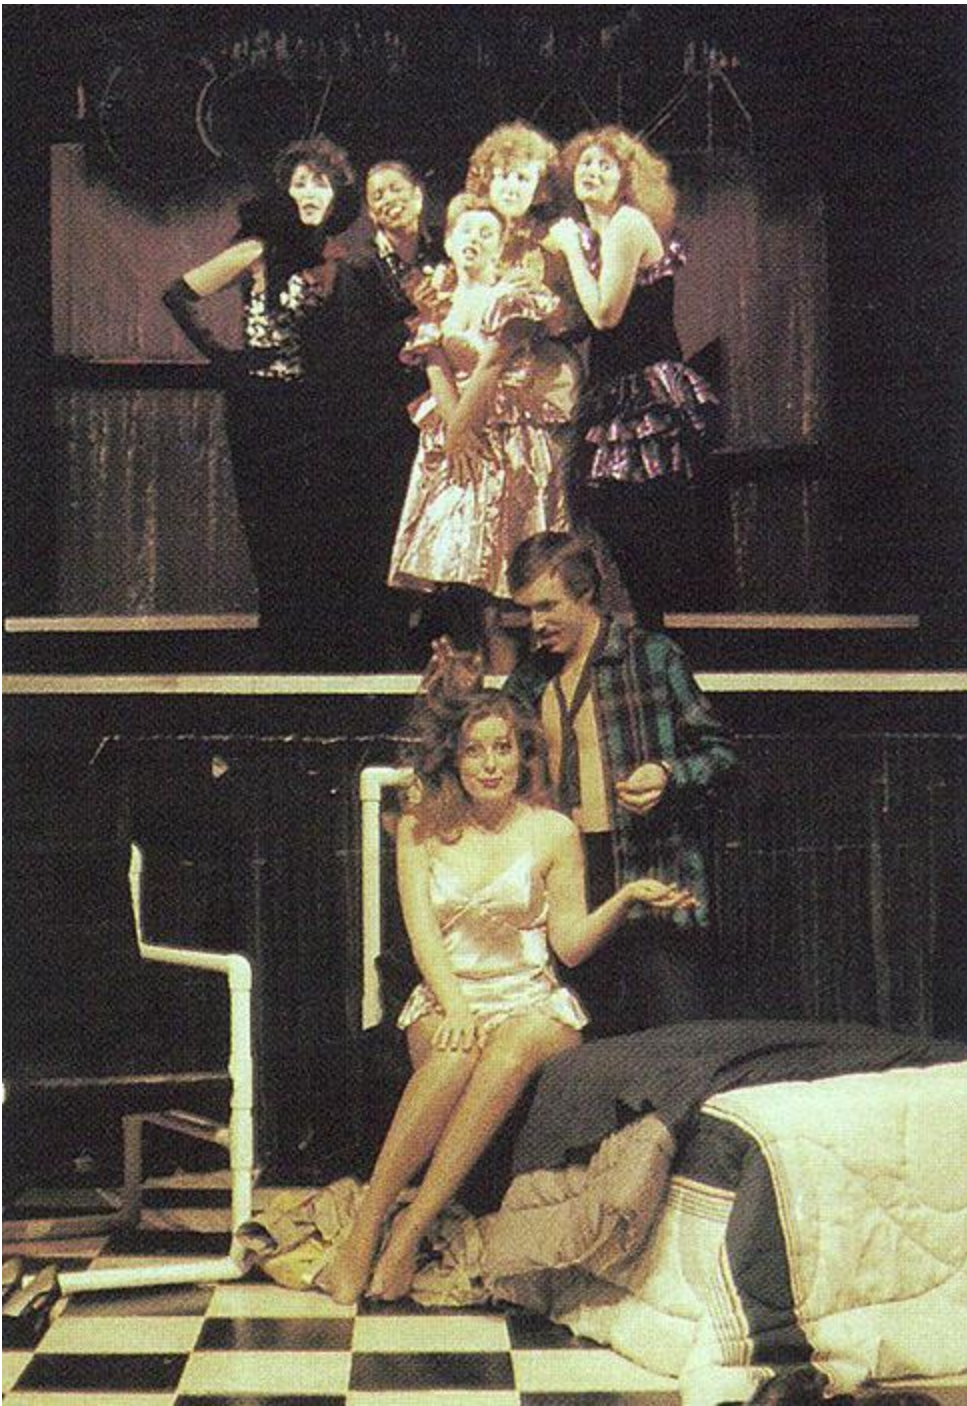

## Mule Barn History and Pictures From Productions

The Mule Barn Theatre productions were first established in 1967 by alumnus Bob McCoy '65. It began as a local company with the first two productions at Tarkio High School with local talent only. Later, professor John Ferola incorporated the theatre program with the theatre arts division of Tarkio College. He moved the college theatre programs from the Rankin Hall stage to the actual mule barn which was owned by Tarkio College. As time progressed, summer productions began to include professions along with students, but the theatre always remained a part of Tarkio College. Thanks go to all of the amateurs and pros who made the Mule Barn a special place for all who studied, worked, and attended there. **THOSE WERE THE DAYS, MY FRIENDS!**

Hello Dolly  
Steve Jennings and ?

Hello Dolly crew

Hello Dolly  
Jim Salen and Debbie Fleischman

Company  
spring of 1987

Marylea Vega-Montalvo, Martha  
Horan, Leah Nixon, Andrea Willeke  
Wortham, Craig Horness, Caprice  
Christensen Ward

The Princess and the Pea  
Fall 1974  
Joyce Long Thompson and Rick  
Callen

Princess and the Pea

Cast and crew of Dracula.

Dracula disappeared at the end thru trap door down into the museum.

Dexter Armistead, Steve Larson, Ma Wooters, Rick Callen, Mlad Ishak, Larry Hector, Madeline Turegano, Rick Howard