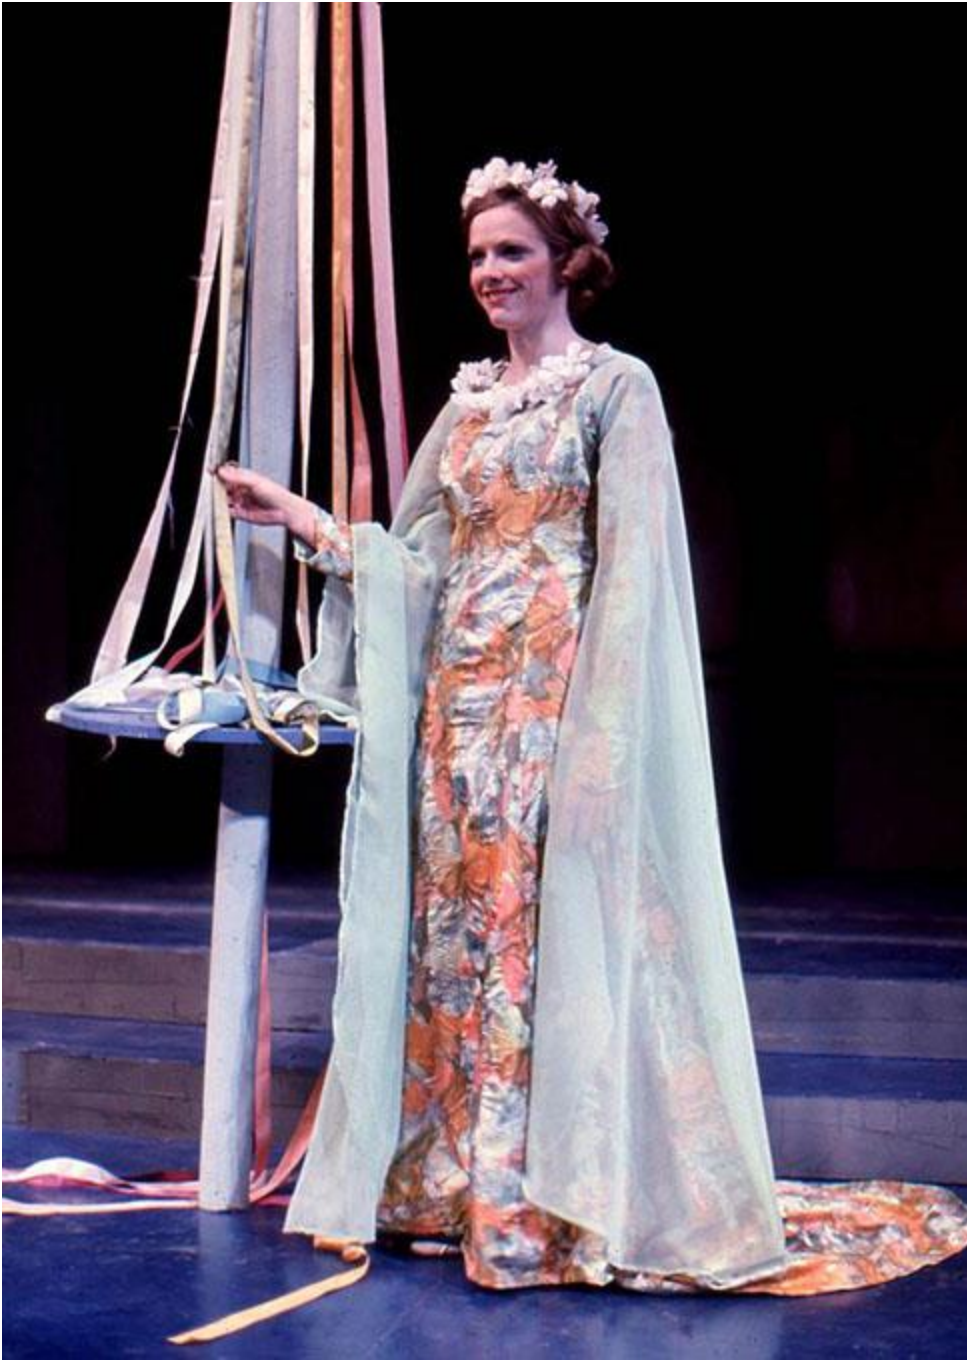

CAMELOT
Who is this #1